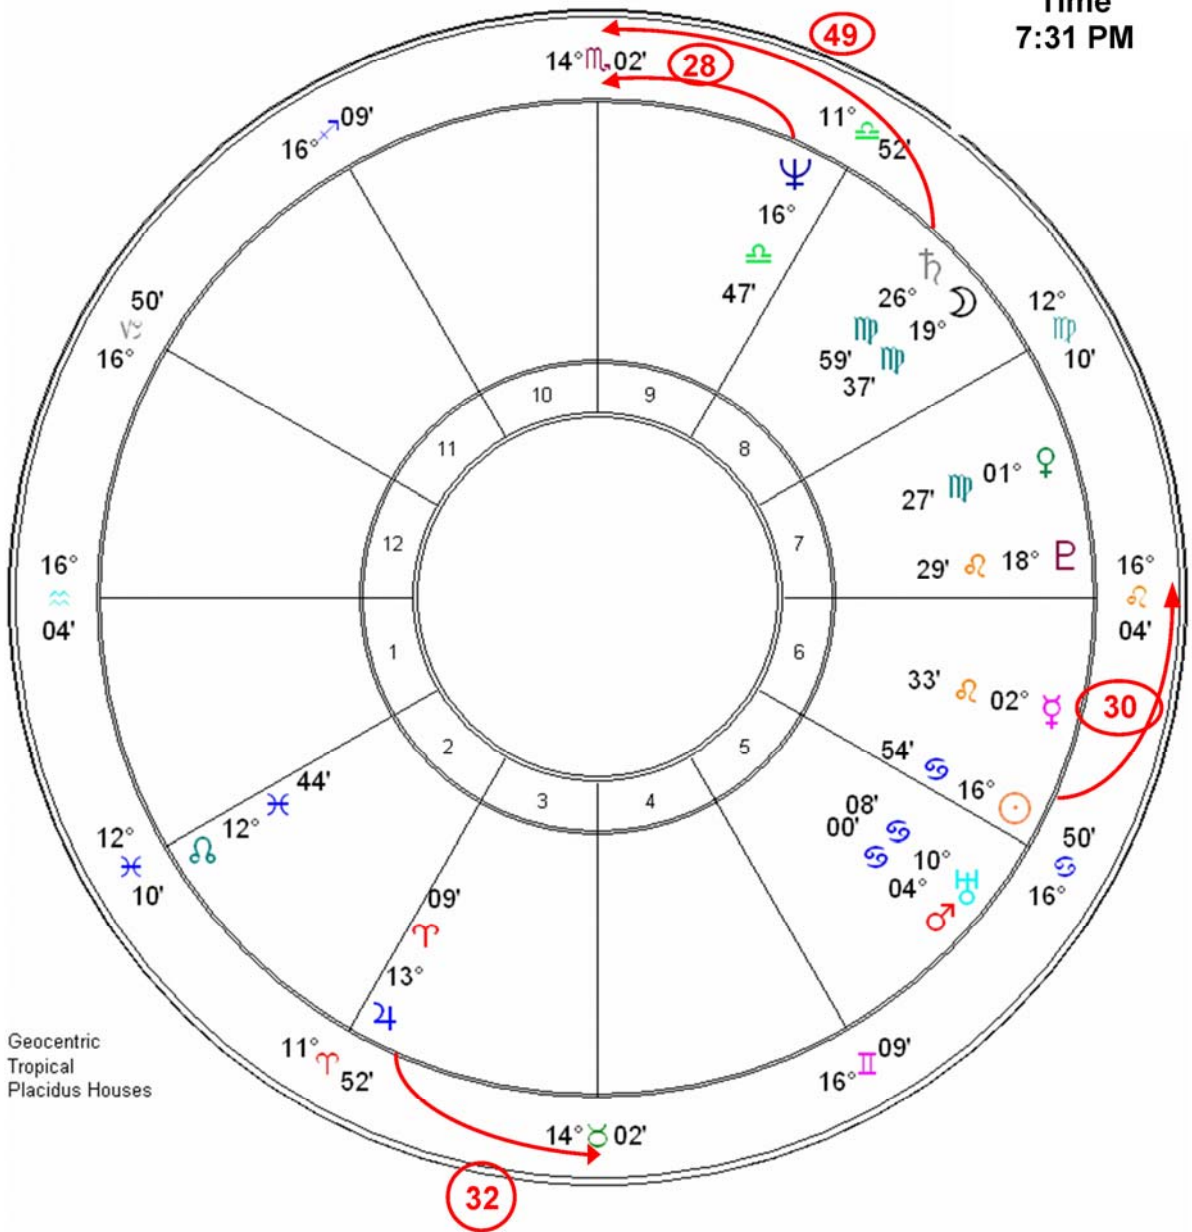

Initial Birth
Time
4:00 PM

Geocentric
Tropical
Placidus Houses

Actual Birth Time
3:50 PM

Geocentric
Tropical
Placidus Houses

Client born on March 5, 1967

Initial Birth Time: 4:00 PM

5/25/1968	Mc Cnj No	Ar-Na	09°Ta57'	09°Ta57'Rx	Exact
6/9/1970	Pl Cnj Ur	Ar-Na	22°Vi44'	22°Vi44'Rx	Exact
10/6/1972	Ma Opp Mc	Ar-Na	08°Sc44'	08°Ta44'	Exact
11/24/1973	No Sqr As	Ar-Na	16°Ta41'	16°Le41'	Exact
10/29/1974	As Sqr Ne	Ar-Na	24°Le20'	24°Sc20'Rx	Exact
2/16/1975	Mc Sqr As	Ar-Na	16°Ta41'	16°Le41'	Exact

Probable Birth Time: 3:50 PM

3/12/1970	Ma Opp Mc	Ar-Na	06°Sc09'	06°Ta09'	Exact
6/9/1970	Pl Cnj Ur	Ar-Na	22°Vi44'	22°Vi44'Rx	Exact
12/20/1970	Mc Cnj No	Ar-Na	09°Ta57'	09°Ta57'Rx	Exact
11/23/1971	No Sqr As	Ar-Na	14°Ta41'	14°Le41'	Exact
9/12/1975	Mc Sqr As	Ar-Na	14°Ta41'	14°Le41'	Exact
10/31/1976	As Sqr Ne	Ar-Na	24°Le20'	24°Sc20'Rx	Exact

Initial Birth
Time
7:15 PM

Geocentric
Tropical
Placidus Houses

Actual Birth Time
7:31 PM

Geocentric
Tropical
Placidus Houses

Client born on July 9, 1951

Initial Time: 7:15 PM

9/12/1975	Su Sqr Mc	Ar-Na	09°Le58'	09°Sc58'	Exact
10/18/1975	Ne Cnj Mc	Ar-Na	09°Sc58'	09°Sc58'	Exact
5/18/1978	Su Opp As	Ar-Na	12°Le32'	12°Aq32'	Exact
6/23/1978	Ne Sqr As	Ar-Na	12°Sc32'	12°Aq32'	Exact
8/7/1979	Ju Opp Mc	Ar-Na	09°Ta58'	09°Sc58'	Exact
4/11/1982	Ju Sqr As	Ar-Na	12°Ta32'	12°Aq32'	Exact
9/25/1982	Ur Sqr Mc	Ar-Na	09°Le58'	09°Sc58'	Exact
5/30/1985	Ur Opp As	Ar-Na	12°Le32'	12°Aq32'	Exact
2/16/1989	Ma Sqr Mc	Ar-Na	09°Le58'	09°Sc58'	Exact
2/24/1990	As Opp Mo	Ar-Na	19°Pi29'	19°Vi29'	Exact
10/20/1991	Ma Opp As	Ar-Na	12°Le32'	12°Aq32'	Exact
10/26/1992	Mc Sqr Mo	Ar-Na	19°Sg29'	19°Vi29'	Exact
6/4/1996	Sa Cnj Mc	Ar-Na	09°Sc58'	09°Sc58'	Exact