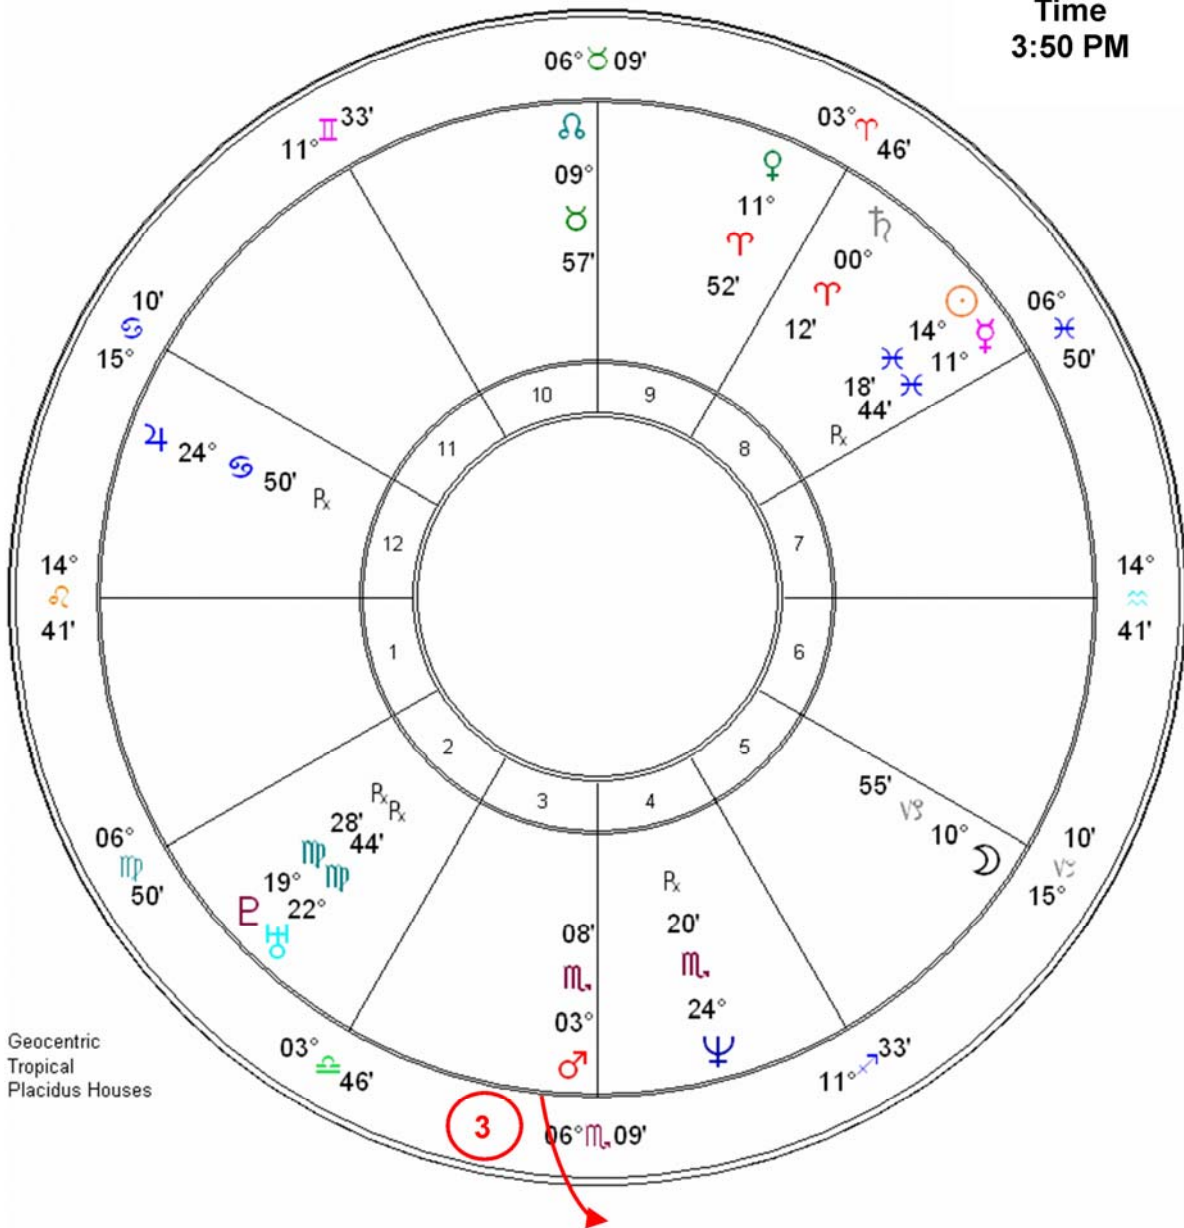

Initial Birth
Time
4:00 PM

Geocentric
Tropical
Placidus Houses

Actual Birth Time
3:50 PM

Geocentric
Tropical
Placidus Houses

Client born on March 5, 1967

Initial Birth Time: 4:00 PM

5/25/1968	Mc Cnj No	Ar-Na	09°Ta57'	09°Ta57'Rx	Exact
6/9/1970	Pl Cnj Ur	Ar-Na	22°Vi44'	22°Vi44'Rx	Exact
10/6/1972	Ma Opp Mc	Ar-Na	08°Sc44'	08°Ta44'	Exact
11/24/1973	No Sqr As	Ar-Na	16°Ta41'	16°Le41'	Exact
10/29/1974	As Sqr Ne	Ar-Na	24°Le20'	24°Sc20'Rx	Exact
2/16/1975	Mc Sqr As	Ar-Na	16°Ta41'	16°Le41'	Exact

Probable Birth Time: 3:50 PM

3/12/1970	Ma Opp Mc	Ar-Na	06°Sc09'	06°Ta09'	Exact
6/9/1970	Pl Cnj Ur	Ar-Na	22°Vi44'	22°Vi44'Rx	Exact
12/20/1970	Mc Cnj No	Ar-Na	09°Ta57'	09°Ta57'Rx	Exact
11/23/1971	No Sqr As	Ar-Na	14°Ta41'	14°Le41'	Exact
9/12/1975	Mc Sqr As	Ar-Na	14°Ta41'	14°Le41'	Exact
10/31/1976	As Sqr Ne	Ar-Na	24°Le20'	24°Sc20'Rx	Exact

Initial Birth
Time
7:15 PM

Geocentric
Tropical
Placidus Houses

Actual Birth Time
7:31 PM

Geocentric
Tropical
Placidus Houses

Client born on July 9, 1951

Initial Time: 7:15 PM

9/12/1975	Su Sqr Mc	Ar-Na	09°Le58'	09°Sc58'	Exact
10/18/1975	Ne Cnj Mc	Ar-Na	09°Sc58'	09°Sc58'	Exact
5/18/1978	Su Opp As	Ar-Na	12°Le32'	12°Aq32'	Exact
6/23/1978	Ne Sqr As	Ar-Na	12°Sc32'	12°Aq32'	Exact
8/7/1979	Ju Opp Mc	Ar-Na	09°Ta58'	09°Sc58'	Exact
4/11/1982	Ju Sqr As	Ar-Na	12°Ta32'	12°Aq32'	Exact
9/25/1982	Ur Sqr Mc	Ar-Na	09°Le58'	09°Sc58'	Exact
5/30/1985	Ur Opp As	Ar-Na	12°Le32'	12°Aq32'	Exact
2/16/1989	Ma Sqr Mc	Ar-Na	09°Le58'	09°Sc58'	Exact
2/24/1990	As Opp Mo	Ar-Na	19°Pi29'	19°Vi29'	Exact
10/20/1991	Ma Opp As	Ar-Na	12°Le32'	12°Aq32'	Exact
10/26/1992	Mc Sqr Mo	Ar-Na	19°Sg29'	19°Vi29'	Exact
6/4/1996	Sa Cnj Mc	Ar-Na	09°Sc58'	09°Sc58'	Exact