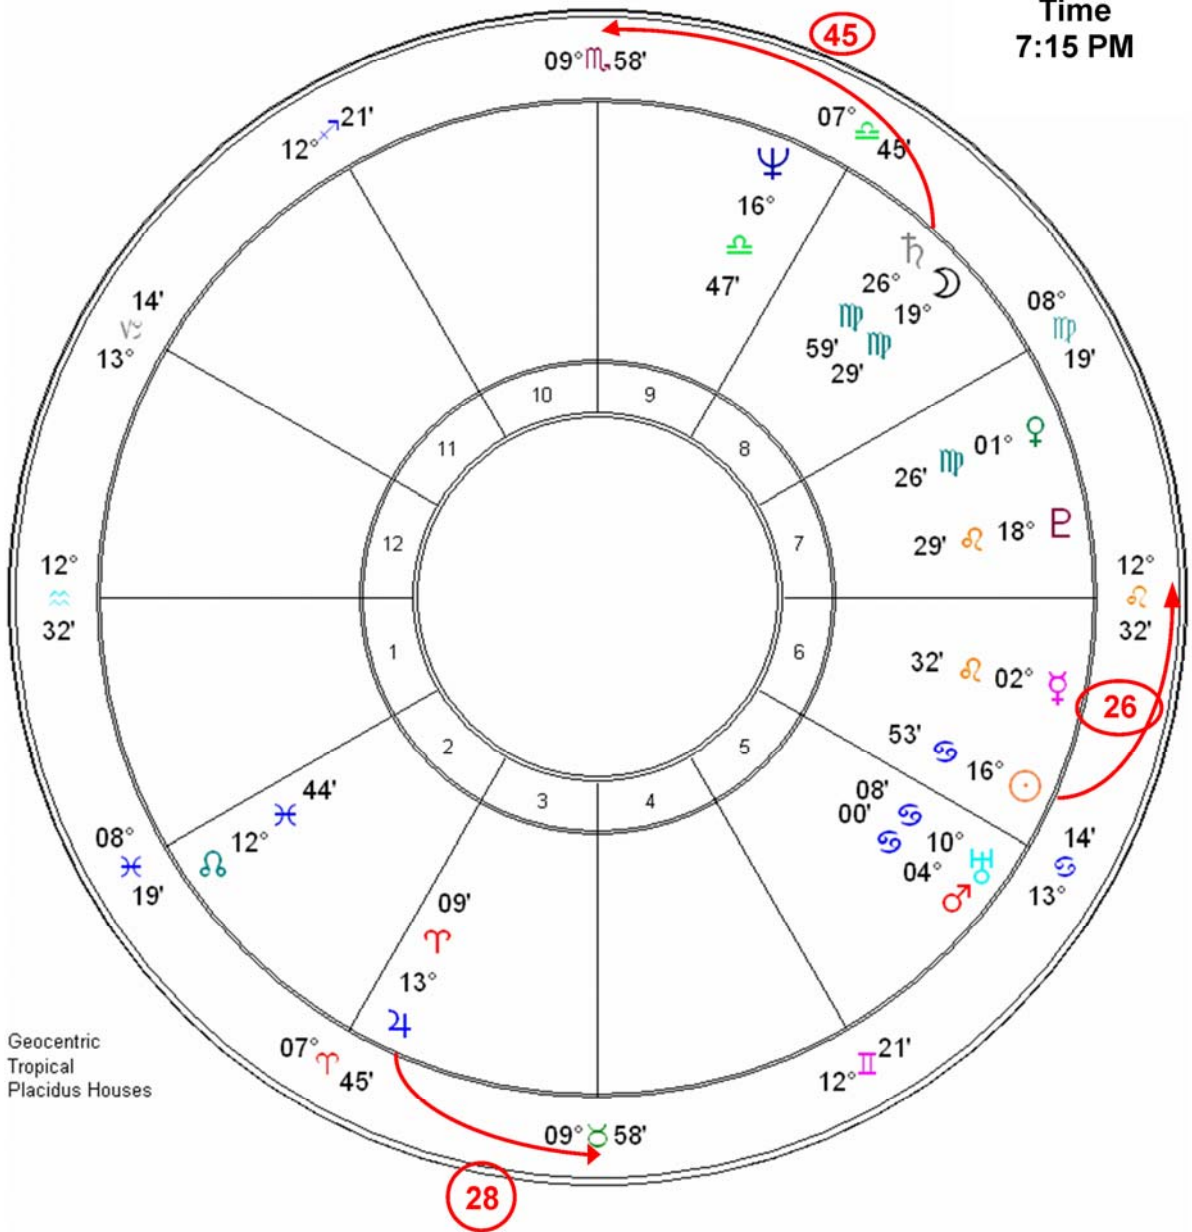

Initial Birth
Time
4:00 PM

Geocentric
Tropical
Placidus Houses

Actual Birth Time
3:50 PM

Geocentric
Tropical
Placidus Houses

Client born on March 5, 1967

Initial Birth Time: 4:00 PM

5/25/1968	Mc Cnj No	Ar-Na	09°Ta57'	09°Ta57'Rx	Exact
6/9/1970	Pl Cnj Ur	Ar-Na	22°Vi44'	22°Vi44'Rx	Exact
10/6/1972	Ma Opp Mc	Ar-Na	08°Sc44'	08°Ta44'	Exact
11/24/1973	No Sqr As	Ar-Na	16°Ta41'	16°Le41'	Exact
10/29/1974	As Sqr Ne	Ar-Na	24°Le20'	24°Sc20'Rx	Exact
2/16/1975	Mc Sqr As	Ar-Na	16°Ta41'	16°Le41'	Exact

Probable Birth Time: 3:50 PM

3/12/1970	Ma Opp Mc	Ar-Na	06°Sc09'	06°Ta09'	Exact
6/9/1970	Pl Cnj Ur	Ar-Na	22°Vi44'	22°Vi44'Rx	Exact
12/20/1970	Mc Cnj No	Ar-Na	09°Ta57'	09°Ta57'Rx	Exact
11/23/1971	No Sqr As	Ar-Na	14°Ta41'	14°Le41'	Exact
9/12/1975	Mc Sqr As	Ar-Na	14°Ta41'	14°Le41'	Exact
10/31/1976	As Sqr Ne	Ar-Na	24°Le20'	24°Sc20'Rx	Exact

Initial Birth
Time
7:15 PM

Geocentric
Tropical
Placidus Houses

Actual Birth Time
7:31 PM

Geocentric
Tropical
Placidus Houses

Client born on July 9, 1951

Initial Time: 7:15 PM

9/12/1975	Su Sqr Mc	Ar-Na	09°Le58'	09°Sc58'	Exact
10/18/1975	Ne Cnj Mc	Ar-Na	09°Sc58'	09°Sc58'	Exact
5/18/1978	Su Opp As	Ar-Na	12°Le32'	12°Aq32'	Exact
6/23/1978	Ne Sqr As	Ar-Na	12°Sc32'	12°Aq32'	Exact
8/7/1979	Ju Opp Mc	Ar-Na	09°Ta58'	09°Sc58'	Exact
4/11/1982	Ju Sqr As	Ar-Na	12°Ta32'	12°Aq32'	Exact
9/25/1982	Ur Sqr Mc	Ar-Na	09°Le58'	09°Sc58'	Exact
5/30/1985	Ur Opp As	Ar-Na	12°Le32'	12°Aq32'	Exact
2/16/1989	Ma Sqr Mc	Ar-Na	09°Le58'	09°Sc58'	Exact
2/24/1990	As Opp Mo	Ar-Na	19°Pi29'	19°Vi29'	Exact
10/20/1991	Ma Opp As	Ar-Na	12°Le32'	12°Aq32'	Exact
10/26/1992	Mc Sqr Mo	Ar-Na	19°Sg29'	19°Vi29'	Exact
6/4/1996	Sa Cnj Mc	Ar-Na	09°Sc58'	09°Sc58'	Exact