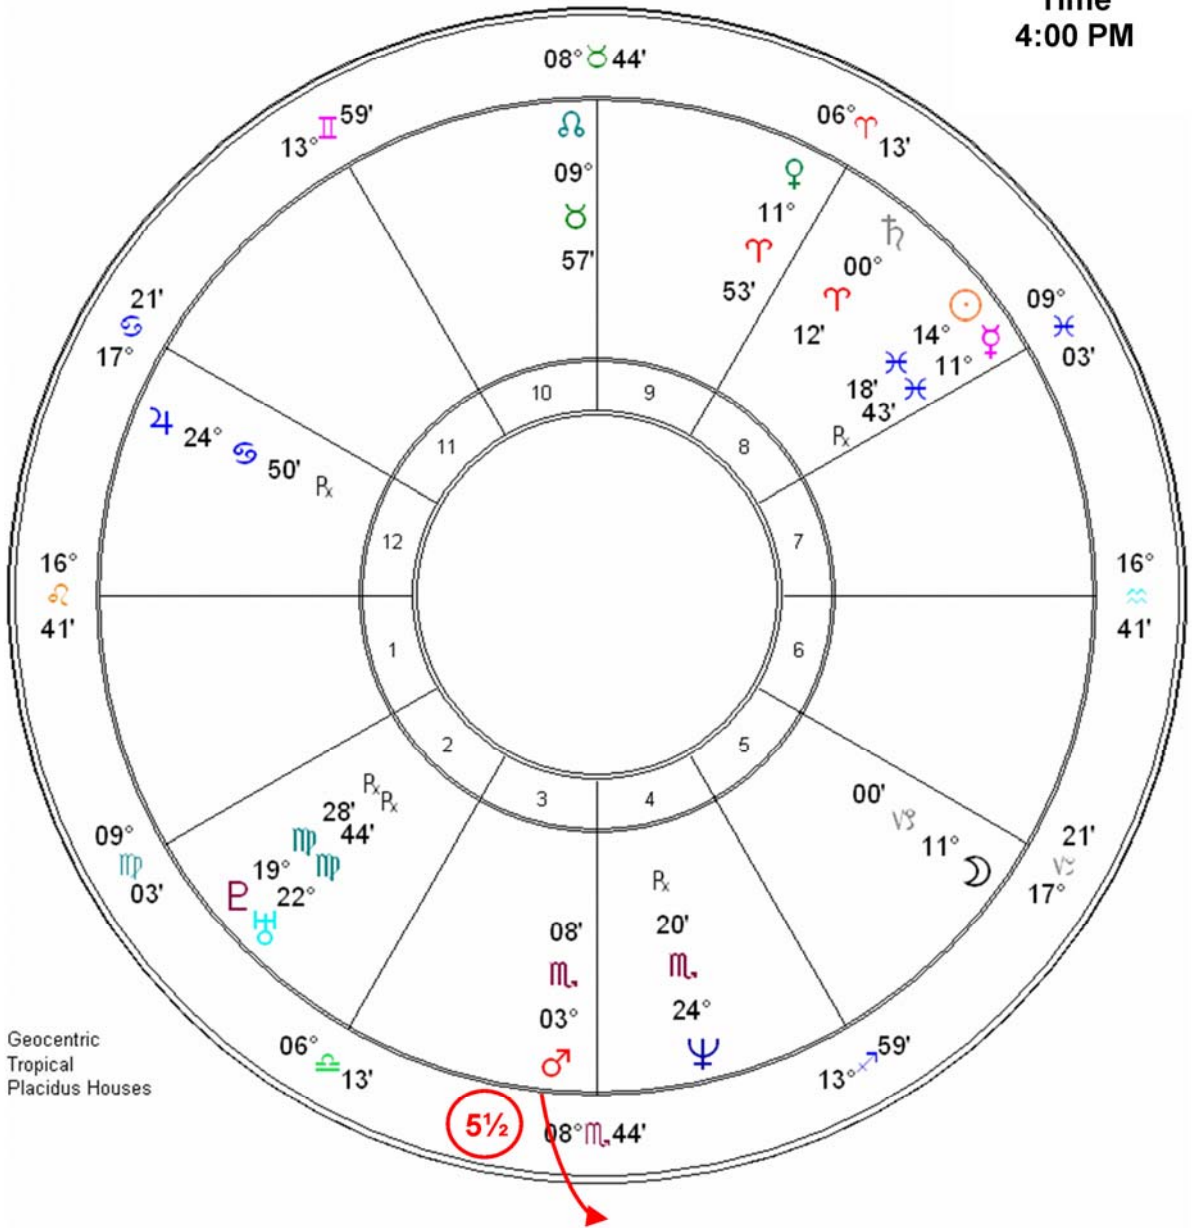

Initial Birth
Time
4:00 PM

Geocentric
Tropical
Placidus Houses

Actual Birth Time
3:50 PM

Geocentric
Tropical
Placidus Houses

Client born on March 5, 1967

Initial Birth Time: 4:00 PM

5/25/1968	Mc Cnj No	Ar-Na	09°Ta57'	09°Ta57'Rx	Exact
6/9/1970	Pl Cnj Ur	Ar-Na	22°Vi44'	22°Vi44'Rx	Exact
10/6/1972	Ma Opp Mc	Ar-Na	08°Sc44'	08°Ta44'	Exact
11/24/1973	No Sqr As	Ar-Na	16°Ta41'	16°Le41'	Exact
10/29/1974	As Sqr Ne	Ar-Na	24°Le20'	24°Sc20'Rx	Exact
2/16/1975	Mc Sqr As	Ar-Na	16°Ta41'	16°Le41'	Exact

Probable Birth Time: 3:50 PM

3/12/1970	Ma Opp Mc	Ar-Na	06°Sc09'	06°Ta09'	Exact
6/9/1970	Pl Cnj Ur	Ar-Na	22°Vi44'	22°Vi44'Rx	Exact
12/20/1970	Mc Cnj No	Ar-Na	09°Ta57'	09°Ta57'Rx	Exact
11/23/1971	No Sqr As	Ar-Na	14°Ta41'	14°Le41'	Exact
9/12/1975	Mc Sqr As	Ar-Na	14°Ta41'	14°Le41'	Exact
10/31/1976	As Sqr Ne	Ar-Na	24°Le20'	24°Sc20'Rx	Exact

Initial Birth
Time
7:15 PM

Geocentric
Tropical
Placidus Houses

Actual Birth Time
7:31 PM

Geocentric
Tropical
Placidus Houses

Client born on July 9, 1951

Initial Time: 7:15 PM

9/12/1975	Su Sqr Mc	Ar-Na	09°Le58'	09°Sc58'	Exact
10/18/1975	Ne Cnj Mc	Ar-Na	09°Sc58'	09°Sc58'	Exact
5/18/1978	Su Opp As	Ar-Na	12°Le32'	12°Aq32'	Exact
6/23/1978	Ne Sqr As	Ar-Na	12°Sc32'	12°Aq32'	Exact
8/7/1979	Ju Opp Mc	Ar-Na	09°Ta58'	09°Sc58'	Exact
4/11/1982	Ju Sqr As	Ar-Na	12°Ta32'	12°Aq32'	Exact
9/25/1982	Ur Sqr Mc	Ar-Na	09°Le58'	09°Sc58'	Exact
5/30/1985	Ur Opp As	Ar-Na	12°Le32'	12°Aq32'	Exact
2/16/1989	Ma Sqr Mc	Ar-Na	09°Le58'	09°Sc58'	Exact
2/24/1990	As Opp Mo	Ar-Na	19°Pi29'	19°Vi29'	Exact
10/20/1991	Ma Opp As	Ar-Na	12°Le32'	12°Aq32'	Exact
10/26/1992	Mc Sqr Mo	Ar-Na	19°Sg29'	19°Vi29'	Exact
6/4/1996	Sa Cnj Mc	Ar-Na	09°Sc58'	09°Sc58'	Exact